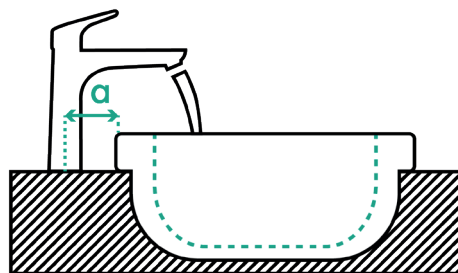

Note on assembly

In the following illustrations, you will find important information to keep in mind when installing your hansgrohe faucet on your favorite washbasin. The letters in the graphics indicate the relevant points for measurement. The dimensions in the tables indicate the corresponding distances between the faucet and the washbasin. If you have some flexibility in the position of the faucet, please consider these dimensions for a professional installation.

When taking measurements, please note:

If you are incorporating a build-in washbasin or a washbasin above the counter, use the outer edge of the washbasin as a reference point. If, on the other hand, you are incorporating a washbasin under the counter, use the inner edge of the washbasin as a reference point.