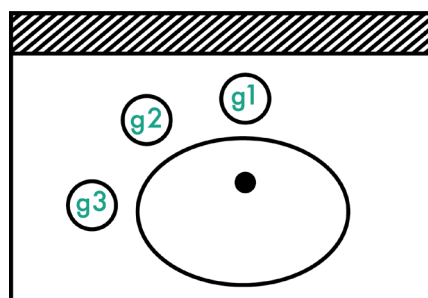

Note on assembly

In the following illustrations, you will find important information to keep in mind when installing your hansgrohe faucet on your favorite washbasin. The letters in the graphics indicate the relevant points for measurement. The dimensions in the tables indicate the corresponding distances between the faucet and the washbasin. If you have some flexibility in the position of the faucet, please consider these dimensions for a professional installation.

When taking measurements, please note:

If you are incorporating a build-in washbasin or a washbasin above the counter, use the outer edge of the washbasin as a reference point. If, on the other hand, you are incorporating a washbasin under the counter, use the inner edge of the washbasin as a reference point.