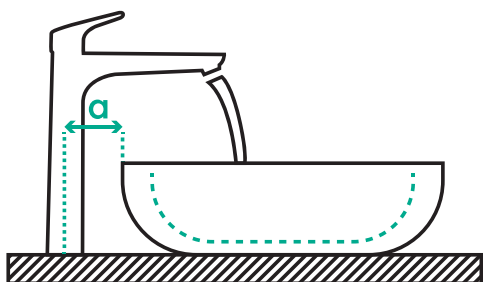

Note on assembly

In the following illustrations, you will find important information to keep in mind when installing your hansgrohe faucet on your favorite washbasin. The letters in the graphics indicate the relevant points for measurement. The dimensions in the tables indicate the corresponding distances between the faucet and the washbasin. If you have some flexibility in the position of the faucet, please consider these dimensions for a professional installation.

When taking measurements, please note:

If you are incorporating a build-in washbasin or a washbasin above the counter, use the outer edge of the washbasin as a reference point. If, on the other hand, you are incorporating a washbasin under the counter, use the inner edge of the washbasin as a reference point.