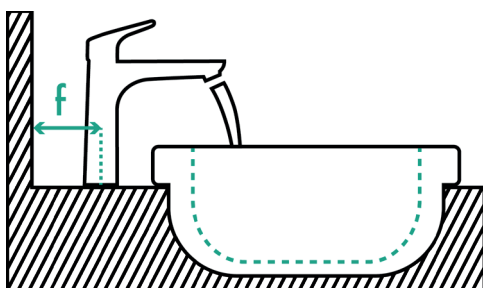

Note on assembly

In the following illustrations, you will find important information to keep in mind when installing your hansgrohe faucet on your favorite washbasin. The letters in the graphics indicate the relevant points for measurement. The dimensions in the tables indicate the corresponding distances between the faucet and the washbasin. If you have some flexibility in the position of the faucet, please consider these dimensions for a professional installation.

When taking measurements, please note:

If you are incorporating a build-in washbasin or a washbasin above the counter, use the outer edge of the washbasin as a reference point. If, on the other hand, you are incorporating a washbasin under the counter, use the inner edge of the washbasin as a reference point.