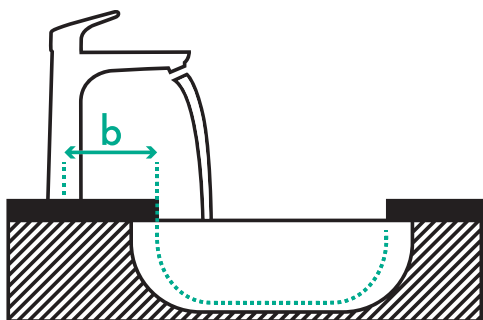

Note on assembly

In the following illustrations, you will find important information to keep in mind when installing your hansgrohe faucet on your favorite washbasin. The letters in the graphics indicate the relevant points for measurement. The dimensions in the tables indicate the corresponding distances between the faucet and the washbasin. If you have some flexibility in the position of the faucet, please consider these dimensions for a professional installation.

When taking measurements, please note:

If you are incorporating a build-in washbasin or a washbasin above the counter, use the outer edge of the washbasin as a reference point. If, on the other hand, you are incorporating a washbasin under the counter, use the inner edge of the washbasin as a reference point.