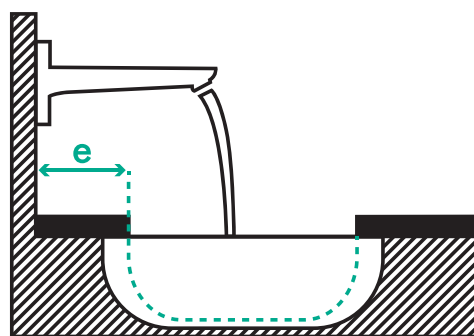

Note on assembly

In the following illustrations, you will find important information to keep in mind when installing your hansgrohe faucet on your favorite washbasin. The letters in the graphics indicate the relevant points for measurement. The dimensions in the tables indicate the corresponding distances between the faucet and the washbasin. If you have some flexibility in the position of the faucet, please consider these dimensions for a professional installation.

When taking measurements, please note:

If you are incorporating a build-in washbasin or a washbasin above the counter, use the outer edge of the washbasin as a reference point. If, on the other hand, you are incorporating a washbasin under the counter, use the inner edge of the washbasin as a reference point.