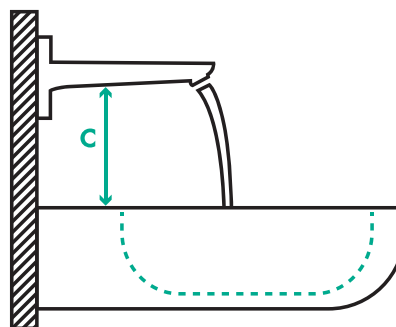

Note on assembly

In the following illustrations, you will find important information to keep in mind when installing your hansgrohe faucet on your favorite washbasin. The letters in the graphics indicate the relevant points for measurement. The dimensions in the tables indicate the corresponding distances between the faucet and the washbasin. If you have some flexibility in the position of the faucet, please consider these dimensions for a professional installation.

When taking measurements, please note:

If you are incorporating a build-in washbasin or a washbasin above the counter, use the outer edge of the washbasin as a reference point. If, on the other hand, you are incorporating a washbasin under the counter, use the inner edge of the washbasin as a reference point.