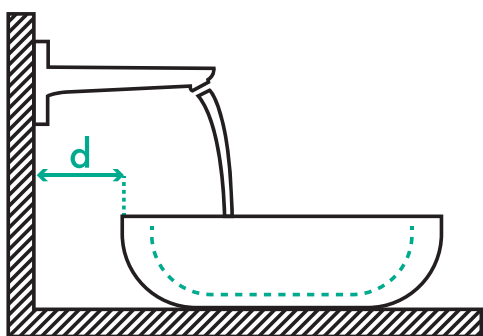

Note on assembly

In the following illustrations, you will find important information to keep in mind when installing your hansgrohe faucet on your favorite washbasin. The letters in the graphics indicate the relevant points for measurement. The dimensions in the tables indicate the corresponding distances between the faucet and the washbasin. If you have some flexibility in the position of the faucet, please consider these dimensions for a professional installation.

When taking measurements, please note:

If you are incorporating a build-in washbasin or a washbasin above the counter, use the outer edge of the washbasin as a reference point. If, on the other hand, you are incorporating a washbasin under the counter, use the inner edge of the washbasin as a reference point.